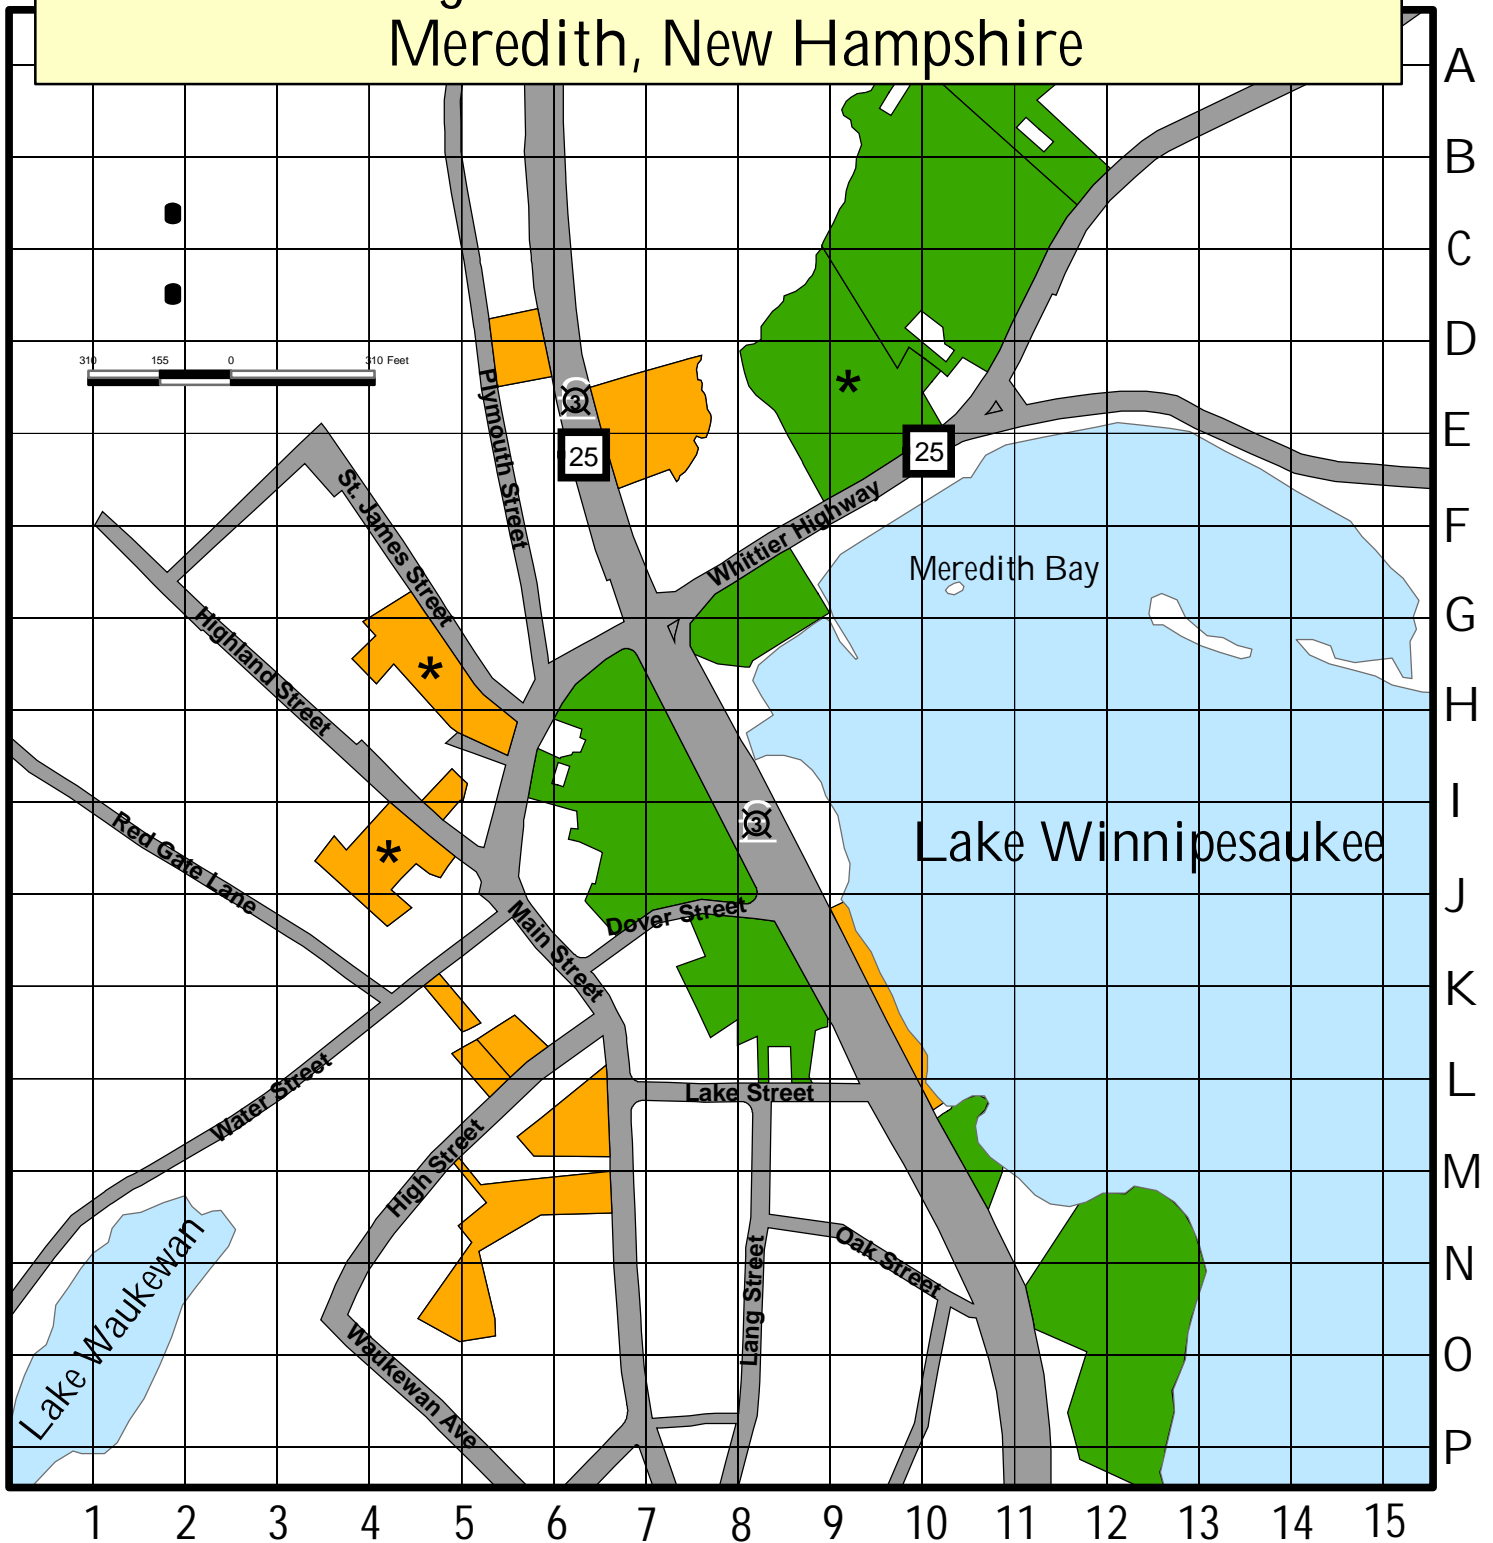

Parking Areas Located in Downtown Meredith, New Hampshire

	Municipal Parking	
Aubuchon Lot.....	E7	
* Calvary Bible Church.....	H5	
(Unless posted otherwise)		
* Congregational Church.....	J4	
(Unless posted otherwise)		
High St. Lot.....	L5	
Humiston Building-SAU Office....	N5	
Meredith Public Library.....	M6	
Plymouth St. Lot.....	D6	
Town Docks Lot.....	L10	
Town Hall Annex Lot.....	I5	
Water St. Lot.....	K5	

*In addition to those listed here,
there are numerous other commercial
and on-street parking areas.*

Town of Meredith, New Hampshire
Geographic Information System
2006

	Commercial Parking	
Meredith Shopping Center.....	B11, D10	
*Meredith Village Savings Bank.....	E9	
(Parking use during non-banking hours only)		
Inn at Bay Point.....	G8	
Inn at Mills Falls.....	I7	
Chase House.....	K8	
Town Dock Restaurant.....	M11	
Church Landing.....	O12	