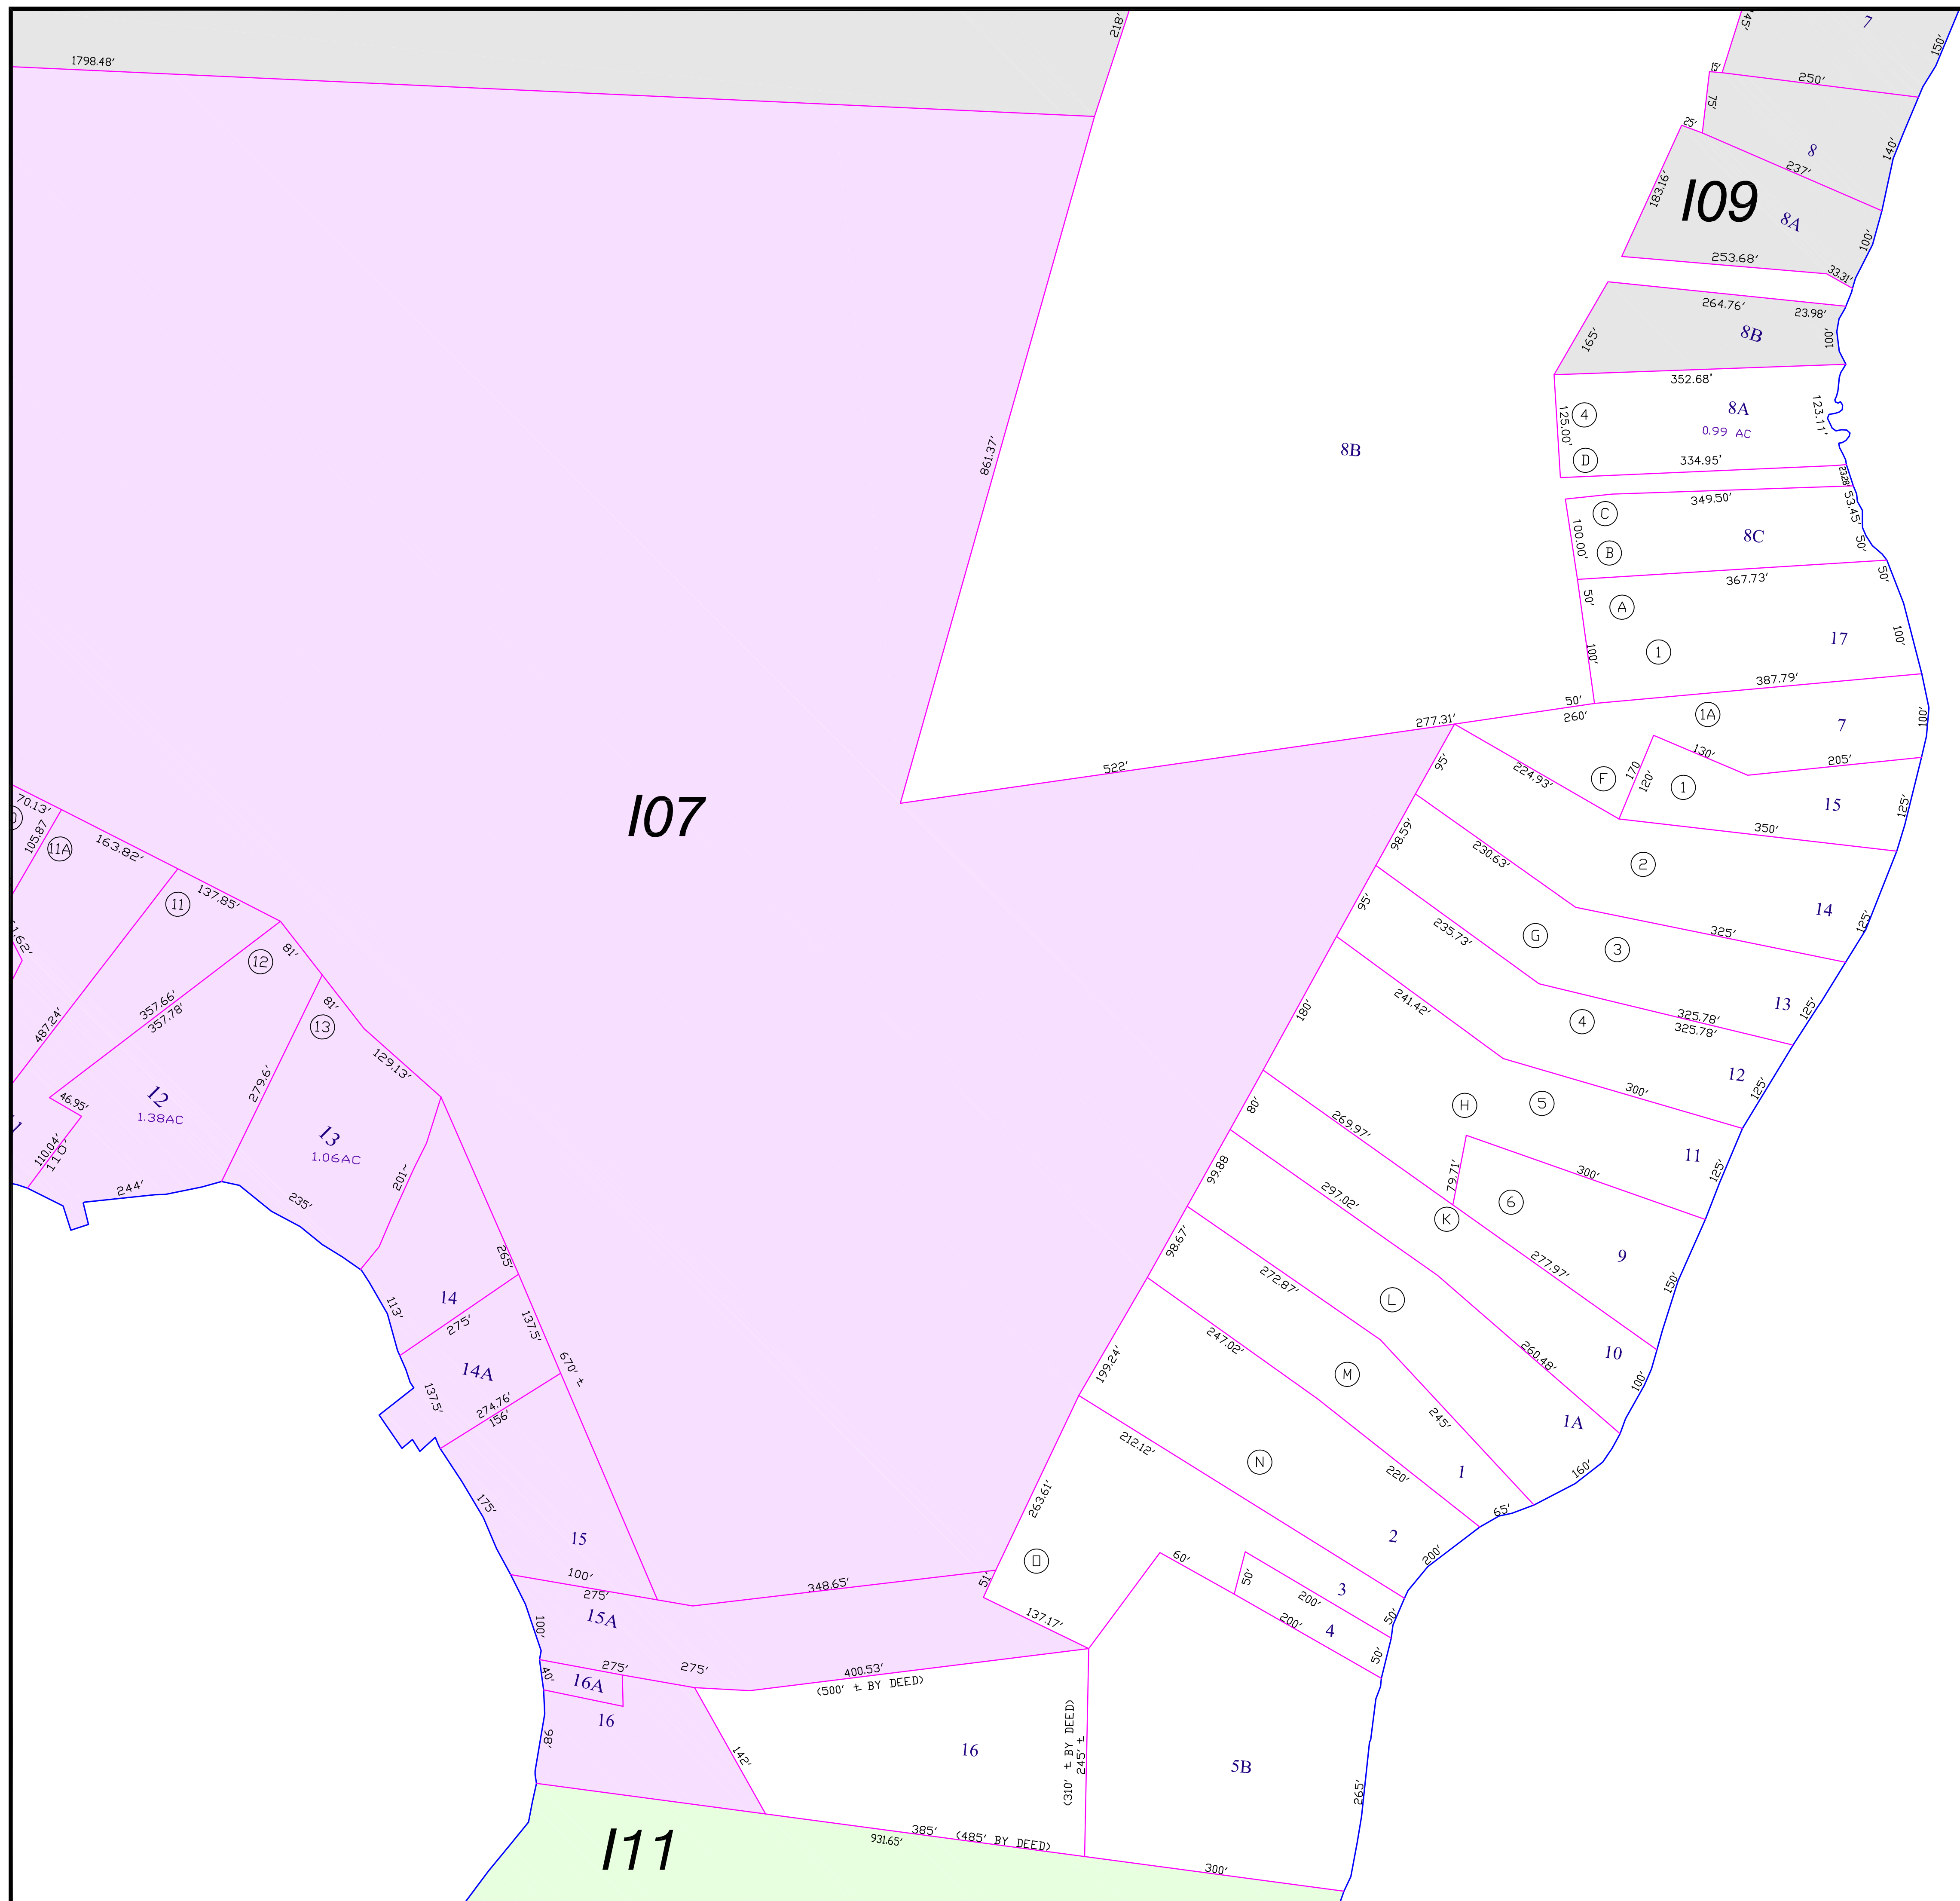

PROPERTY MAP  
**MEREDITH**  
 NEW HAMPSHIRE

**LEGEND**

ADJUTING MAP NO.	<b>R11</b>	LOT DIMENSION	156'
PARCEL NUMBER	74	PROPERTY HOOKS	156'
SUBDIVISION LOT NO.	7	RIGHT OF WAY	156'
STREET ADDRESS NO.	7	EASEMENT	156'

John E. O'Donnell & Associates  
 632 Bald Hill Road  
 New Gloucester, Maine 04260

**I10**

DOLLAR ISLAND

**107**

**109**

**111**